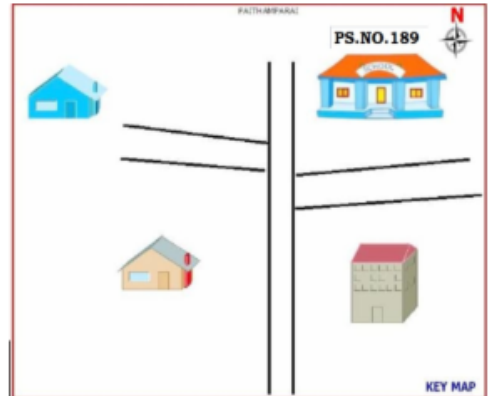

Cad View

Key MAP View

Minimum Basic Facility (Please)	Water	Ramp	Plug Points	Toilet	Health Care
	✓	✓	✓	✓	X