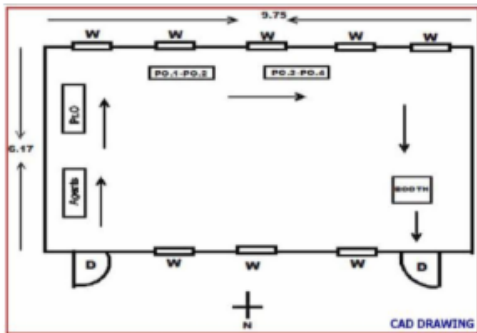

Cad View

Key MAP View

Minimum Basic Facility (Please)	Water	Ramp	Plug Points	Toilet	Health Care
	✓	✓	✓	✓	x