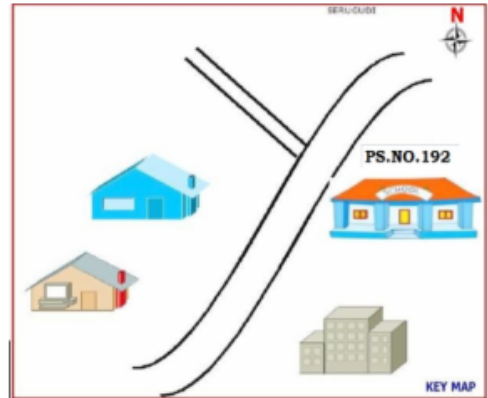

Cad View

Key MAP View

Minimum Basic Facility (Please)	Water	Ramp	Plug Points	Toilet	Health Care
	✓	✓	✓	✓	x