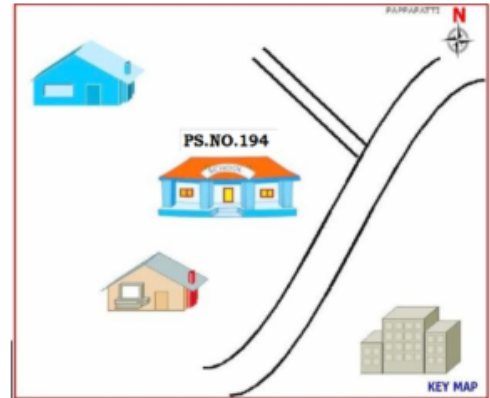

Cad View

Key MAP View

Minimum Basic Facility (Please)	Water	Ramp	Plug Points	Toilet	Health Care
	✓	✓	✓	✓	X