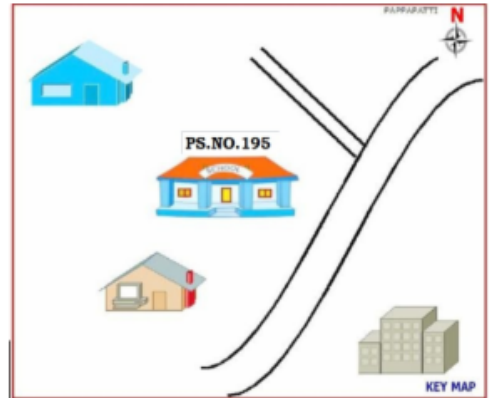

Cad View

Key MAP View

Minimum Basic Facility (Please)	Water	Ramp	Plug Points	Toilet	Health Care
	✓	✓	✓	✓	X