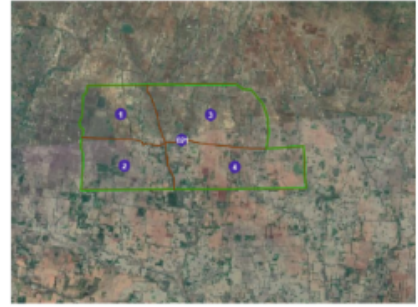

Nazri Naksha

Google Map View