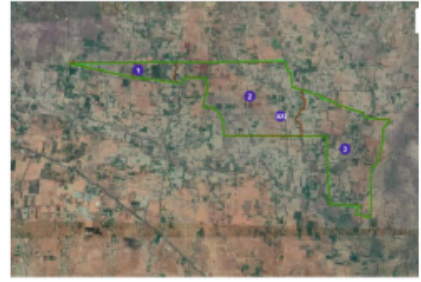

Nazri Naksha

Google Map View