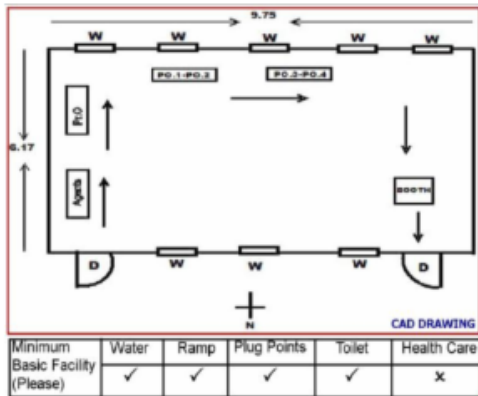

Nazri Naksha

Google Map View

Polling Station Building Front View

Polling Station Front View

Cad View

Key MAP View