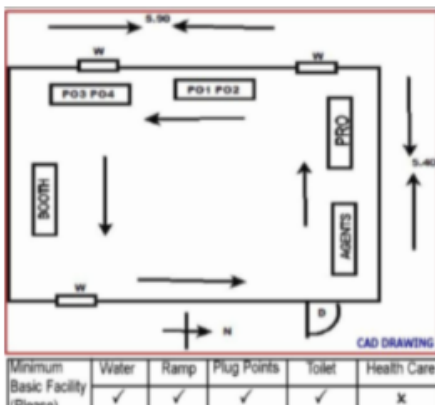

Nazri Naksha

Google Map View

Polling Station Building Front View

Polling Station Front View

Cad View

Key MAP View