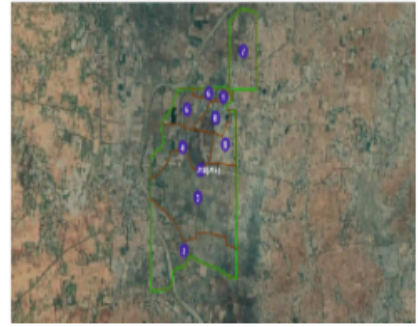

Nazri Naksha

Google Map View