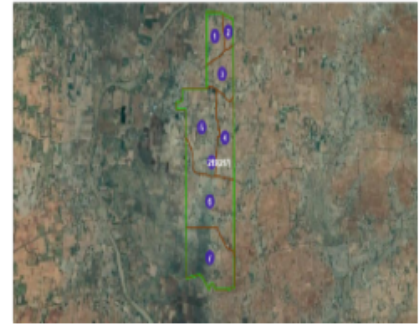

Nazri Naksha

Google Map View