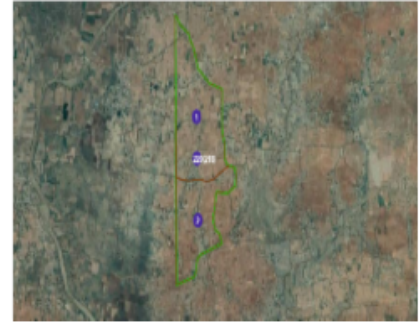

Nazri Naksha

Google Map View