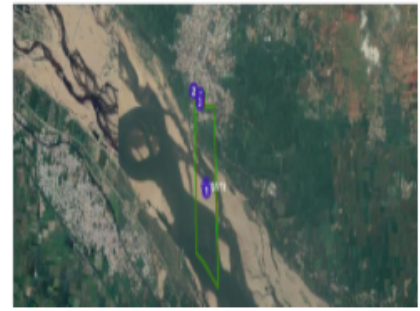

Nazri Naksha

Google Map View