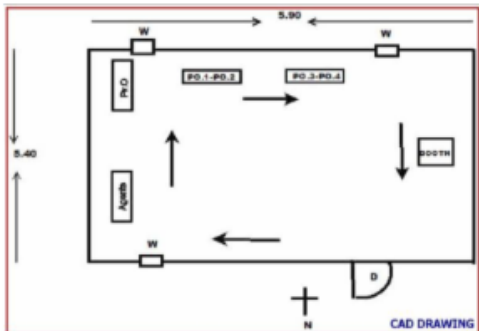

Cad View

Key MAP View

Minimum Basic Facility (Please)	Water	Ramp	Plug Points	Toilet	Health Care
	✓	✓	✓	✓	X