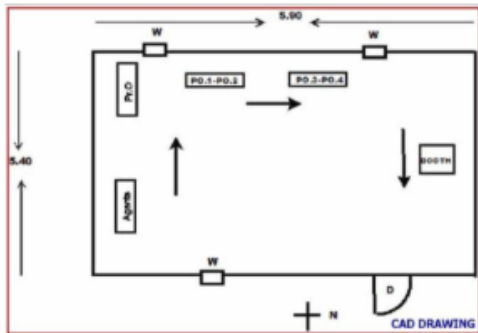

Cad View

Key MAP View

Minimum Basic Facility (Please)	Water	Ramp	Plug Points	Toilet	Health Care
	✓	✓	✓	✓	X