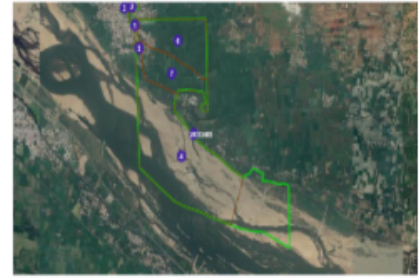

Nazri Naksha

Google Map View