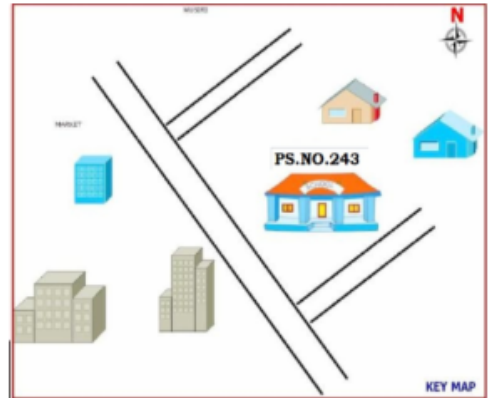

Cad View

Key MAP View

Minimum Basic Facility (Please)	Water	Ramp	Plug Points	Toilet	Health Care
	✓	✓	✓	✓	X