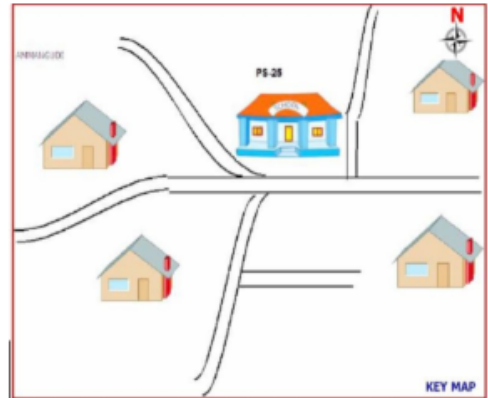

Cad View

Key MAP View

Minimum Basic Facility (Please)	Water	Ramp	Plug Points	Toilet	Health Care
	✓	✓	✓	✓	X