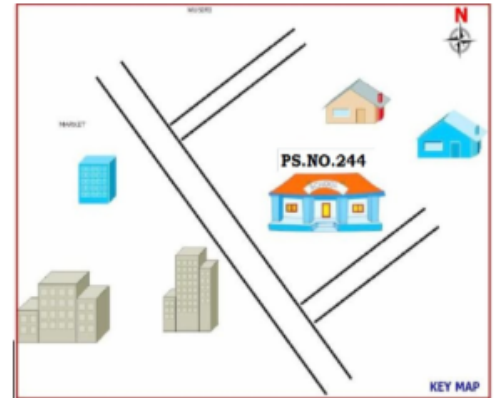

Cad View

Key MAP View

Minimum Basic Facility (Please)	Water	Ramp	Plug Points	Toilet	Health Care
	✓	✓	✓	✓	X