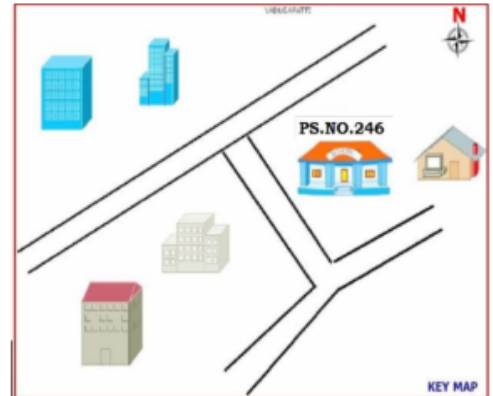

Cad View

Key MAP View

Minimum Basic Facility (Please)	Water	Ramp	Plug Points	Toilet	Health Care
	✓	✓	✓	✓	x