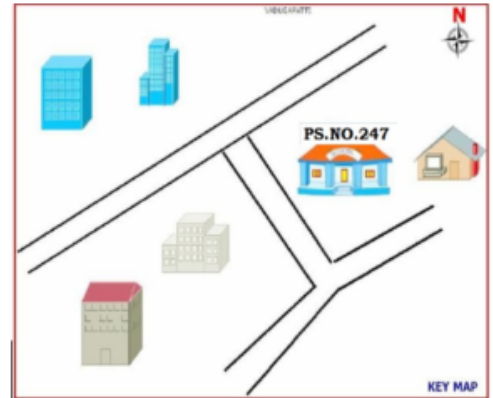

Cad View

Key MAP View

Minimum Basic Facility (Please)	Water	Ramp	Plug Points	Toilet	Health Care
	✓	✓	✓	✓	x