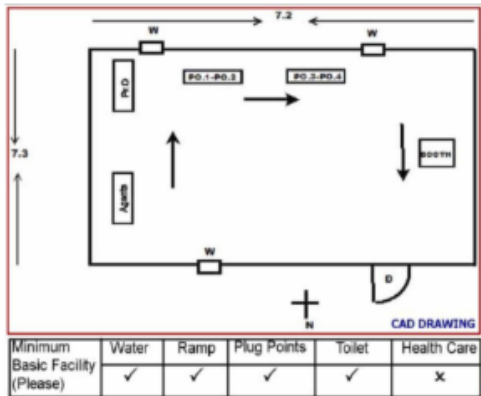

Nazri Naksha

Google Map View

Polling Station Building Front View

Polling Station Front View

Cad View

Key MAP View