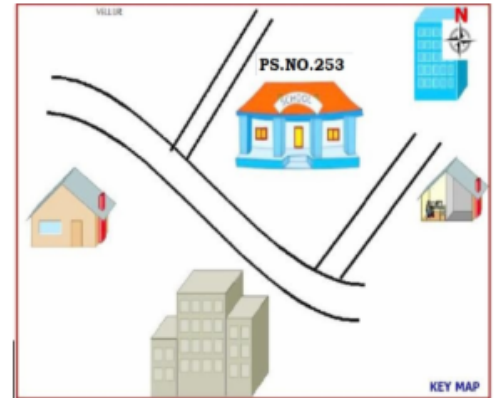

Cad View

Key MAP View

Minimum Basic Facility (Please)	Water	Ramp	Plug Points	Toilet	Health Care
	✓	✓	✓	✓	X