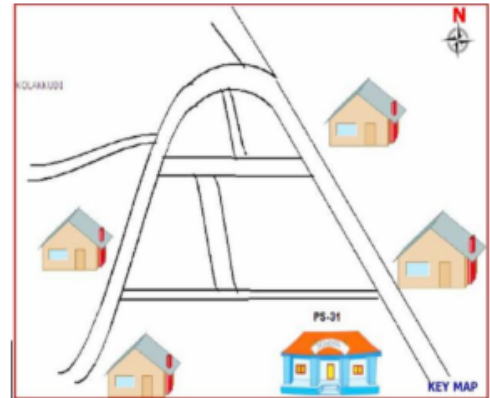

Cad View

Key MAP View

Minimum Basic Facility (Please)	Water	Ramp	Plug Points	Toilet	Health Care
	✓	✓	✓	✓	X