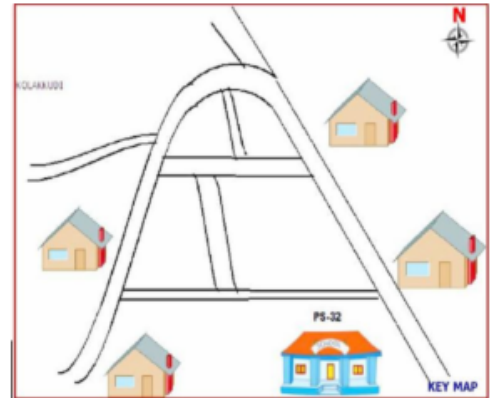

Cad View

Key MAP View

Minimum Basic Facility (Please)	Water	Ramp	Plug Points	Toilet	Health Care
	✓	✓	✓	✓	x