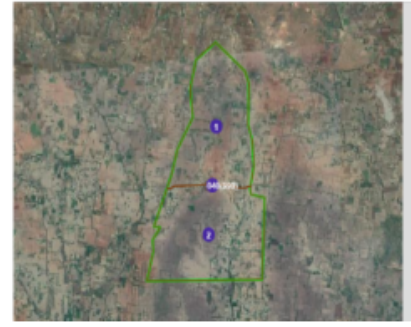

Nazri Naksha

Google Map View