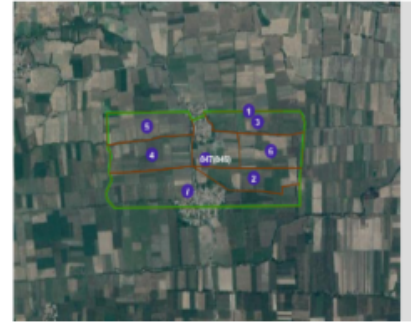

Nazri Naksha

Google Map View