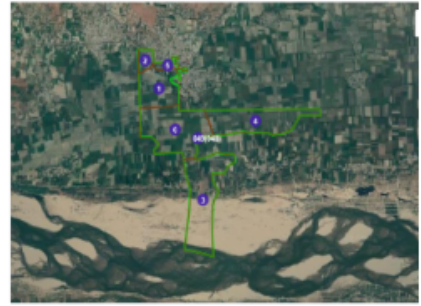

Nazri Naksha

Google Map View