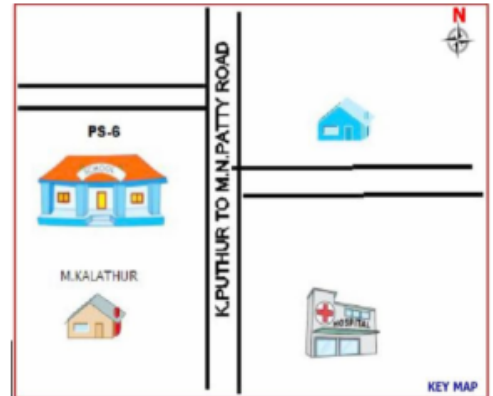

Cad View

Key MAP View

Minimum Basic Facility (Please)	Water	Ramp	Plug Points	Toilet	Health Care
	✓	✓	✓	✓	x