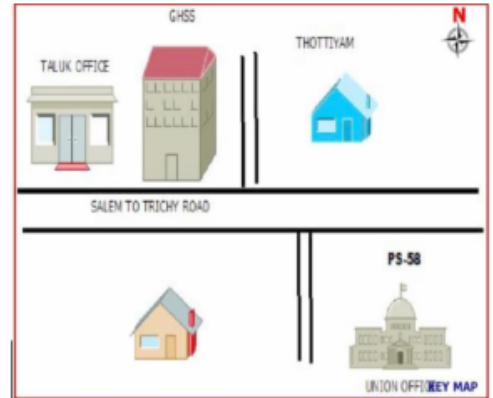

Cad View

Key MAP View

Minimum Basic Facility (Please)	Water	Ramp	Plug Points	Toilet	Health Care
	✓	✓	✓	✓	x