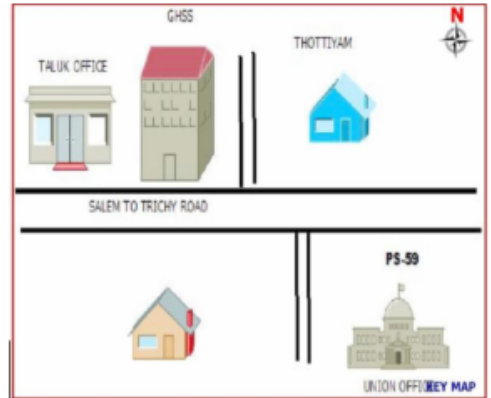

Cad View

Key MAP View

Minimum Basic Facility (Please)	Water	Ramp	Plug Points	Toilet	Health Care
	✓	✓	✓	✓	x