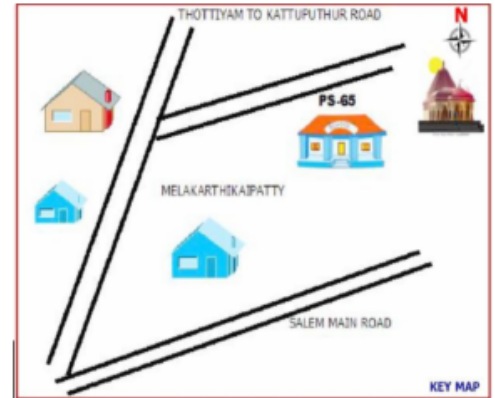

Cad View

Key MAP View

Minimum Basic Facility (Please)	Water	Ramp	Plug Points	Toilet	Health Care
	✓	✓	✓	✓	X