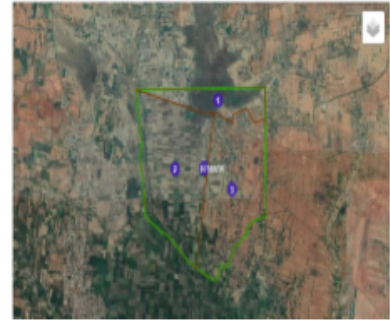

Nazri Naksha

Google Map View