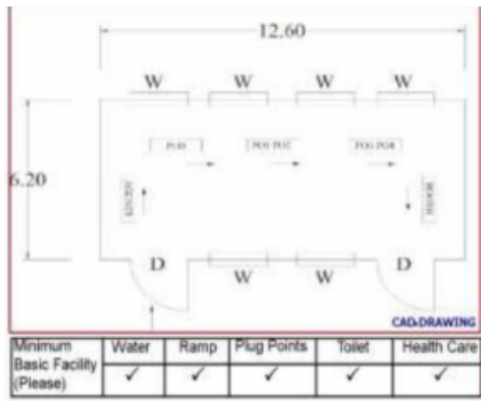

Nazri Naksha

Google Map View

Polling Station Building Front View

Polling Station Front View

Cad View

Key MAP View