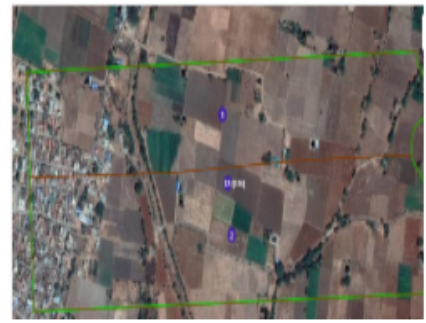

Nazri Naksha

Google Map View