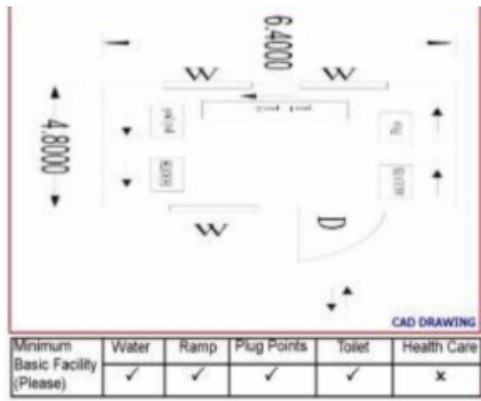

Nazri Naksha

Google Map View

Polling Station Building Front View

Polling Station Front View

Cad View

Key MAP View