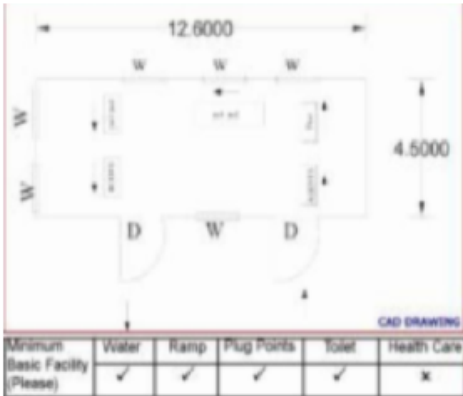

Nazri Naksha

Google Map View

Polling Station Building Front View

Polling Station Front View

Cad View

Key MAP View