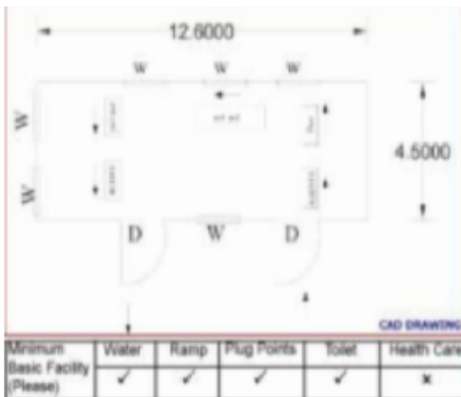

Nazri Naksha

Google Map View

Polling Station Building Front View

Polling Station Front View

Cad View

Key MAP View