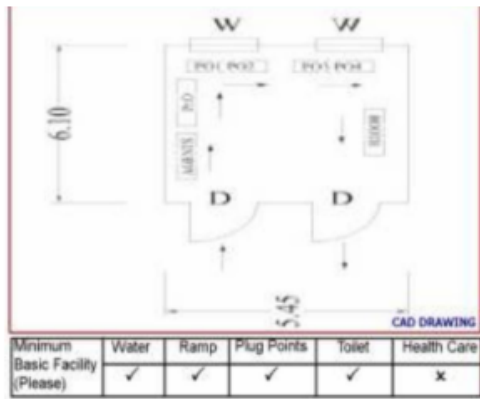

Nazri Naksha

Google Map View

Polling Station Building Front View

Polling Station Front View

Cad View

Key MAP View