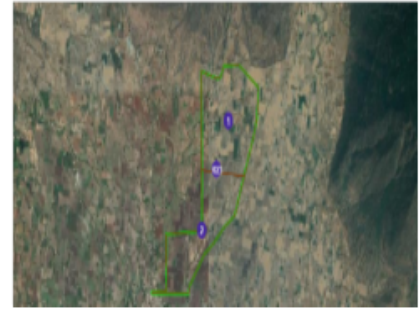

Nazri Naksha

Google Map View