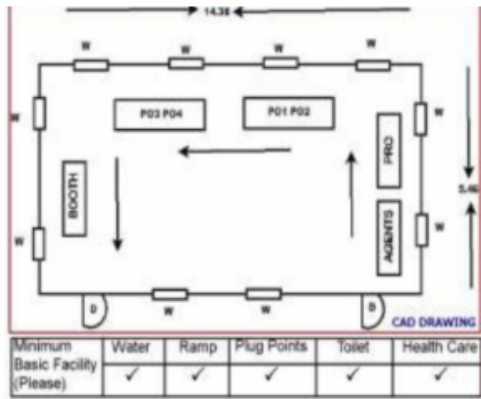

Nazri Naksha

Google Map View

Polling Station Building Front View

Polling Station Front View

Cad View

Key MAP View