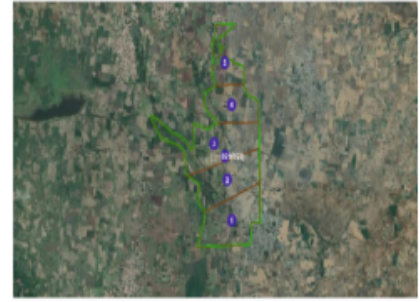

Nazri Naksha

Google Map View