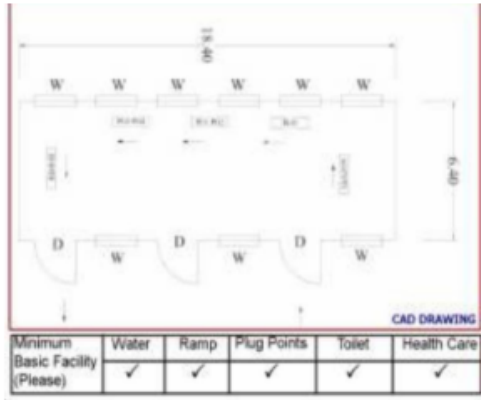

Nazri Naksha

Google Map View

Polling Station Building Front View

Polling Station Front View

Cad View

Key MAP View