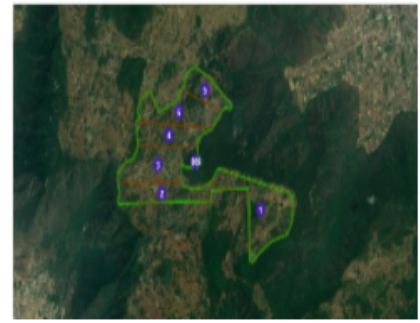

Nazri Naksha

Google Map View