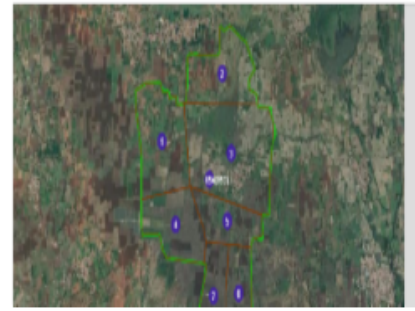

Nazri Naksha

Google Map View