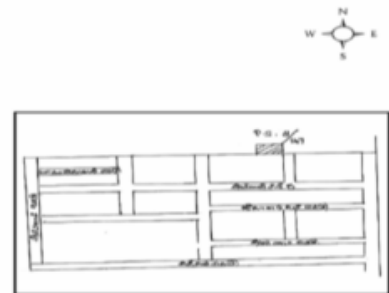

Key MAP View

Minimum Basic Facility (MBSF)	Water	Ramp	Plug Points	Toilet	Healthcare
	✓	✓	✓	✓	✓