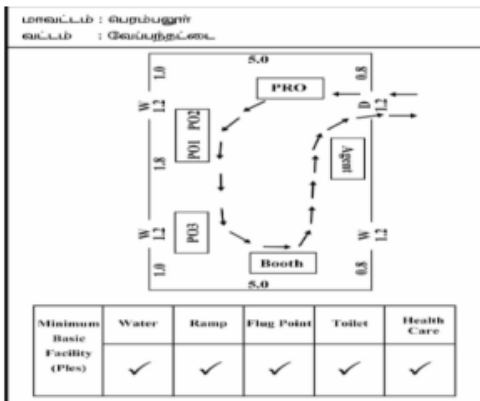

Nazri Naksha

Google Map View

Polling Station Building Front View

Polling Station Front View

Cad View

Key MAP View