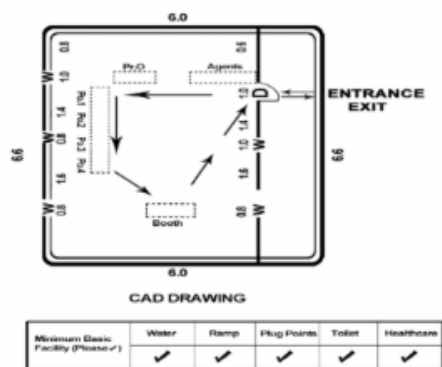

Nazri Naksha

Google Map View

Polling Station Building Front View

Polling Station Front View

Cad View

Key MAP View