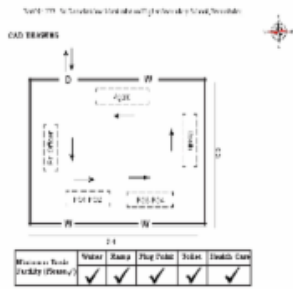

Nazri Naksha

Google Map View

Polling Station Building Front View

Polling Station Front View

Cad View

Key MAP View