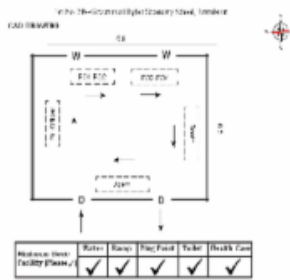

Nazri Naksha

Google Map View

Polling Station Building Front View

Polling Station Front View

Cad View

Key MAP View