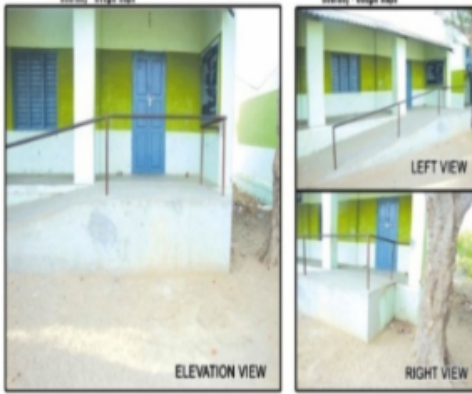

Polling Station Building Front View