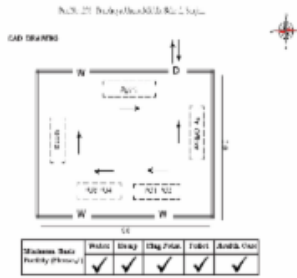

Nazri Naksha

Google Map View

Polling Station Building Front View

Polling Station Front View

Cad View

Key MAP View