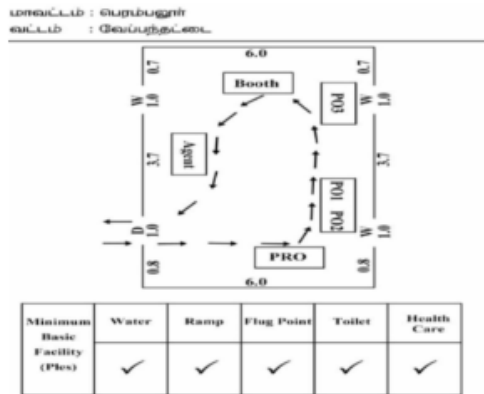

Nazri Naksha

Google Map View

Polling Station Building Front View

Polling Station Front View

Cad View

Key MAP View